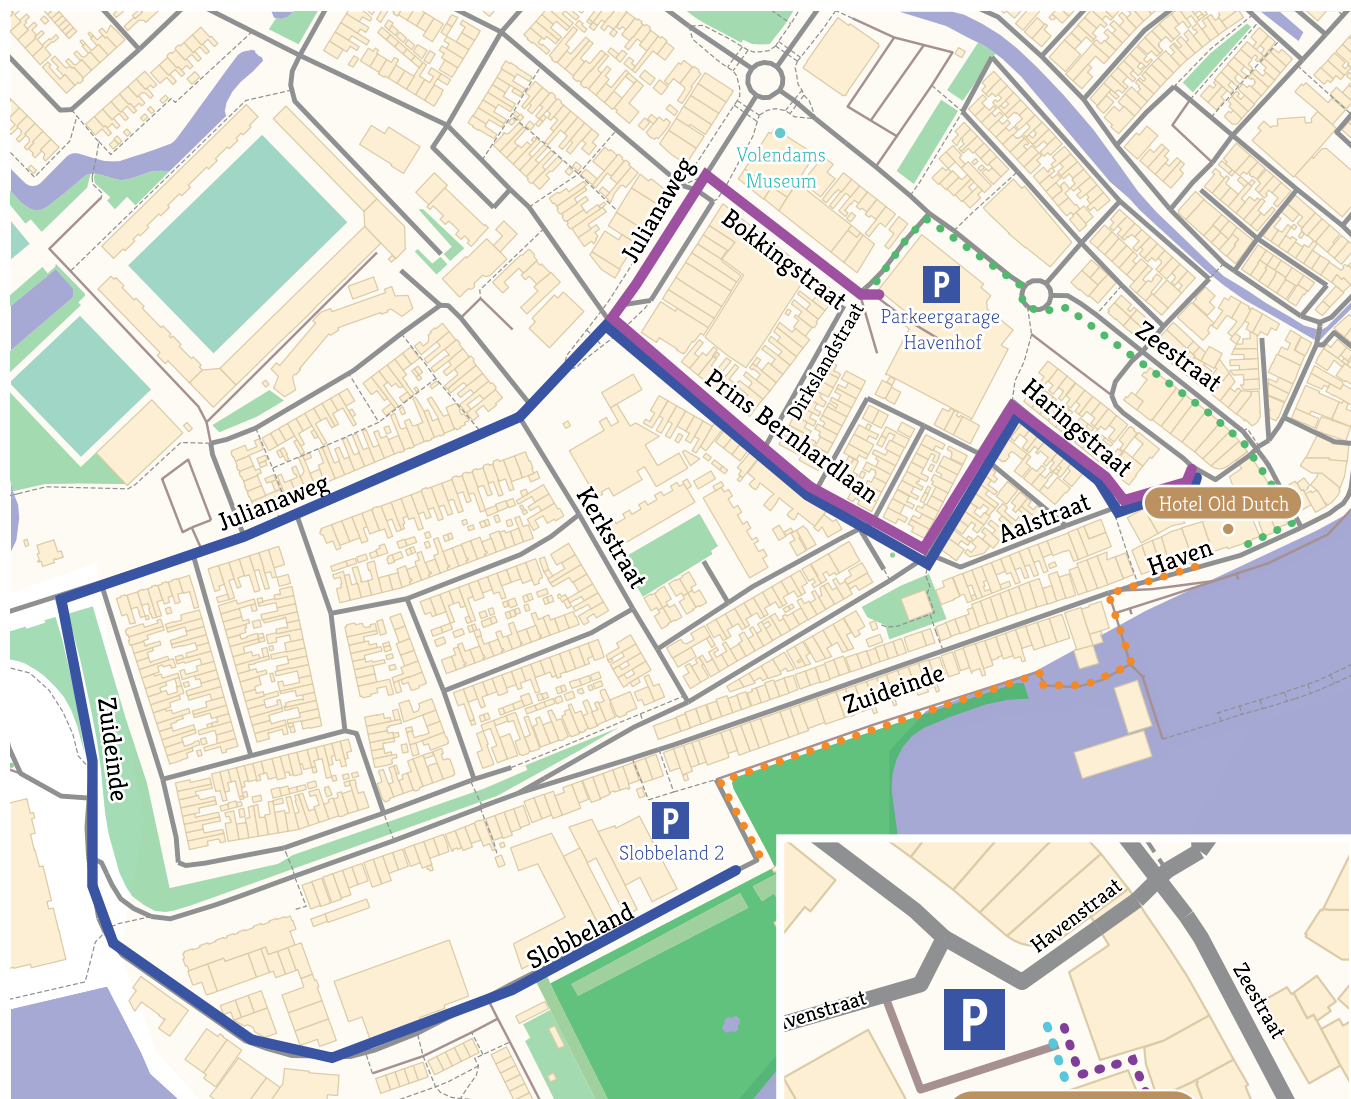

Parking Hotel Old Dutch

Parking area Slobbeland 2

- Parking route Hotel Old Dutch
→ Parkeerplaats Slobbeland 2
- Walking route Parkeerplaats Slobbeland 2
→ Hotel Old Dutch

Parking garage Havenhof

- Parking route Hotel Old Dutch
→ Parkeergarage Havenhof
- Walking route Parkeergarage Havenhof
→ Hotel Old Dutch

Back entrance Havenstraat 2

- Access to the rear entrance only possible with a card.
- Entrance at the front of the hotel.